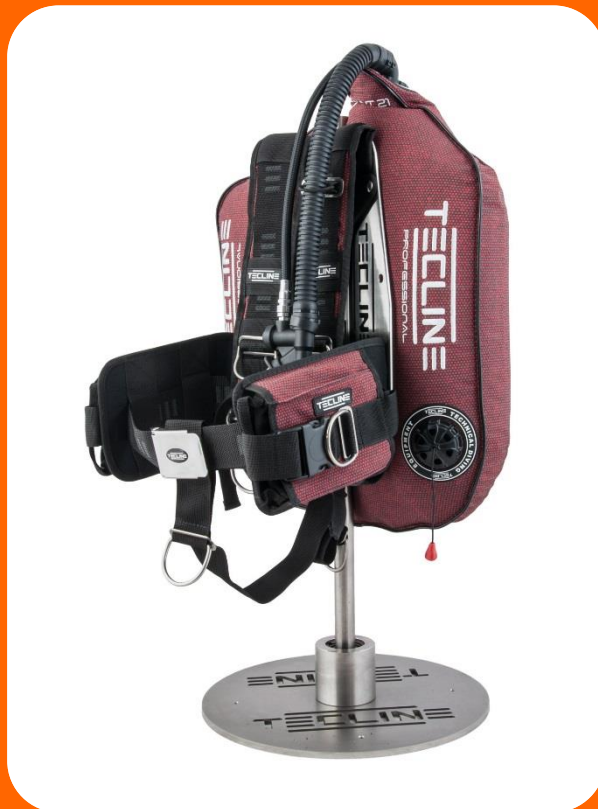

**PEANUT ASYMMETRIC**  
**click to watch our video !**

- 21 L CAPACITY BLADDER
- COMFORT ADJUSTABLE HARNESS
- DOUBLE WEIGHT POCKETS
- TOTAL WEIGHT: 5,20 kg
- SINGLE TANKS – MAX 15L
- READY-TO-DIVE SET !!

### THE SET CONSISTS OF:

REF. NUMBER	T12480	COMPONENT
		PEANUT 21 PROFESSIONAL Red Kevlar
		SS backplate
		SS mono tank adapter
		Comfort Adjustable Harness
		Double weight pocket kevlar x 2
		Tank bands with SS buckles x 2
		Backplate soft pad with buoy pocket